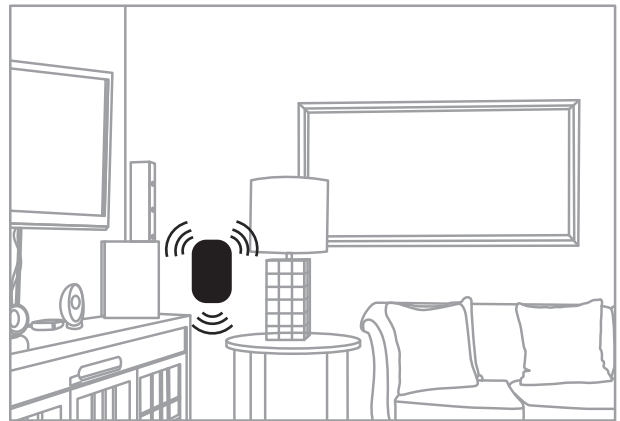

Other Accessories

Effectively enhances wireless radio signals for longer transmission distances

Maximum Wireless Transmitting Range 300m (Open Field)

Maximum Wireless Receiving Range 90m (Open Field)

Maximum Accessories Supportable 40pcs

RT-101

Wireless Signal Repeater